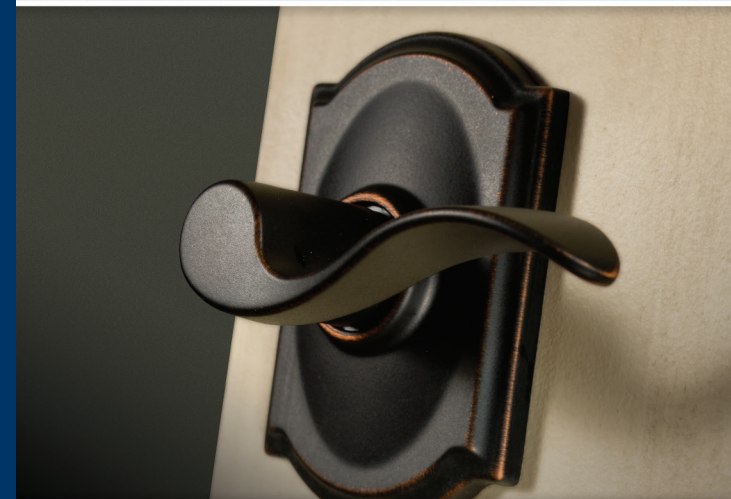

MAKE A STRONGER STATEMENT