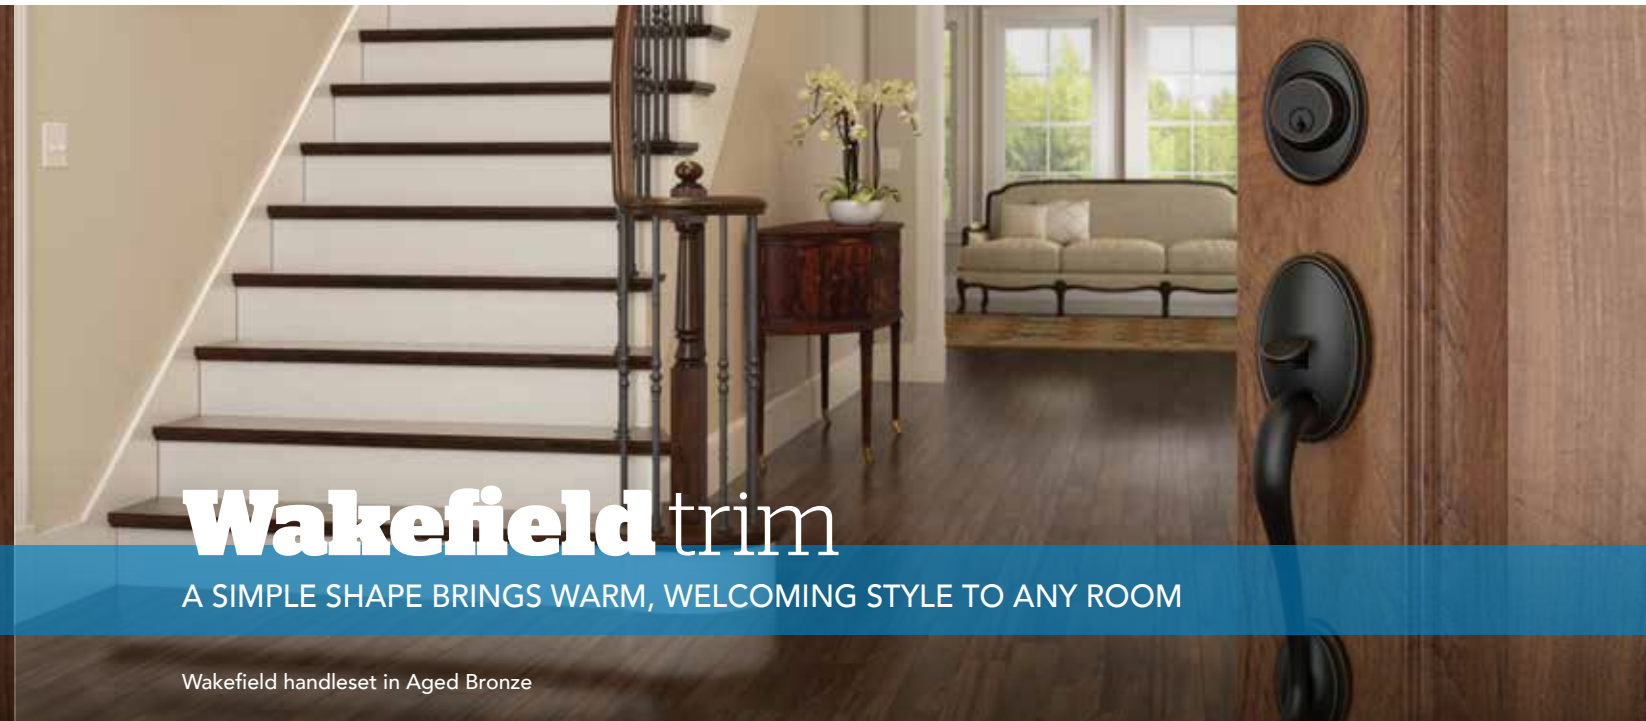

Wakefield trim

A SIMPLE SHAPE BRINGS WARM, WELCOMING STYLE TO ANY ROOM