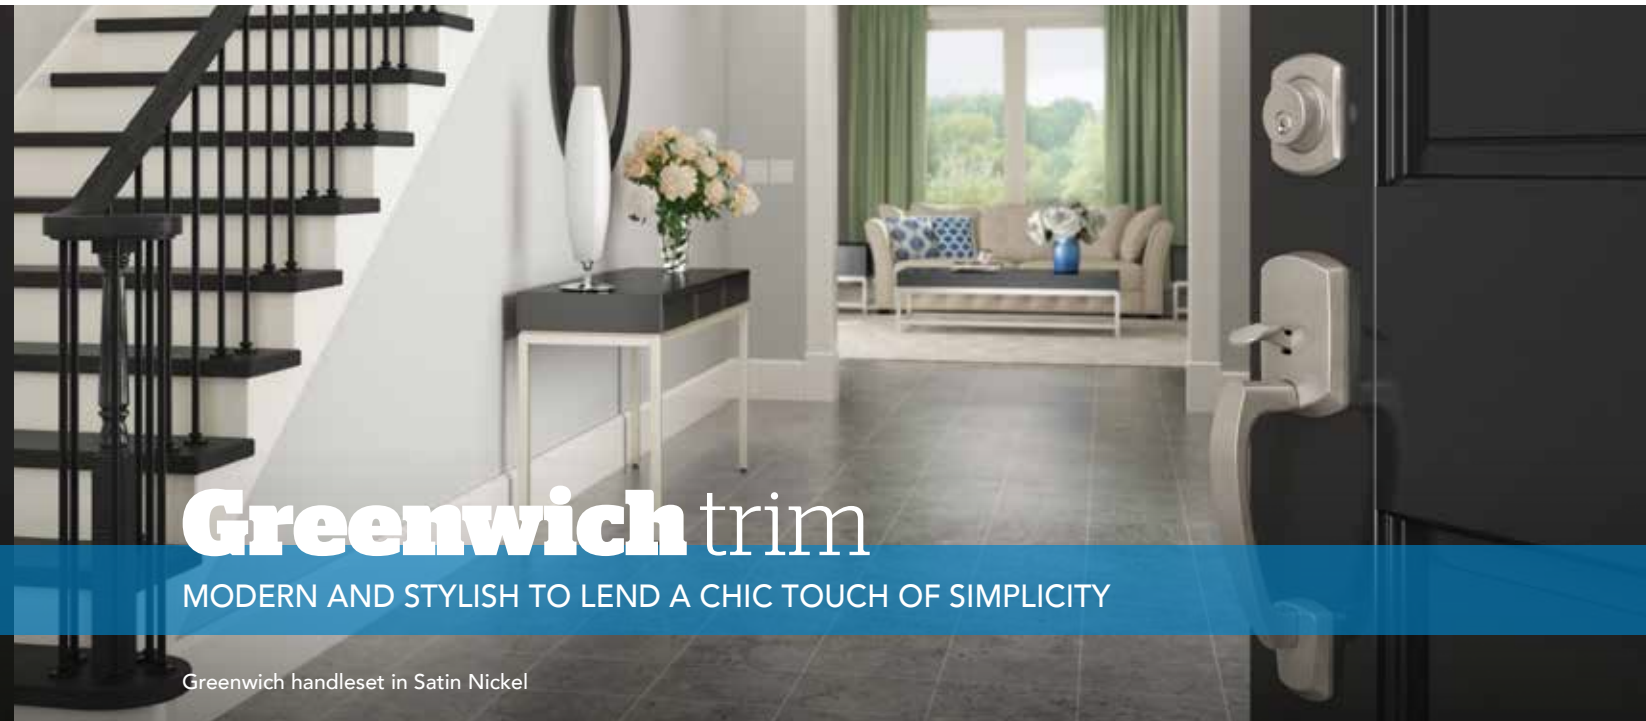

# Century trim

CHIC WITH A SIMPLE YET IMAGINATIVE CURVED SHAPE

Schlage Sense™ Smart Deadbolt with Century trim in Satin Nickel