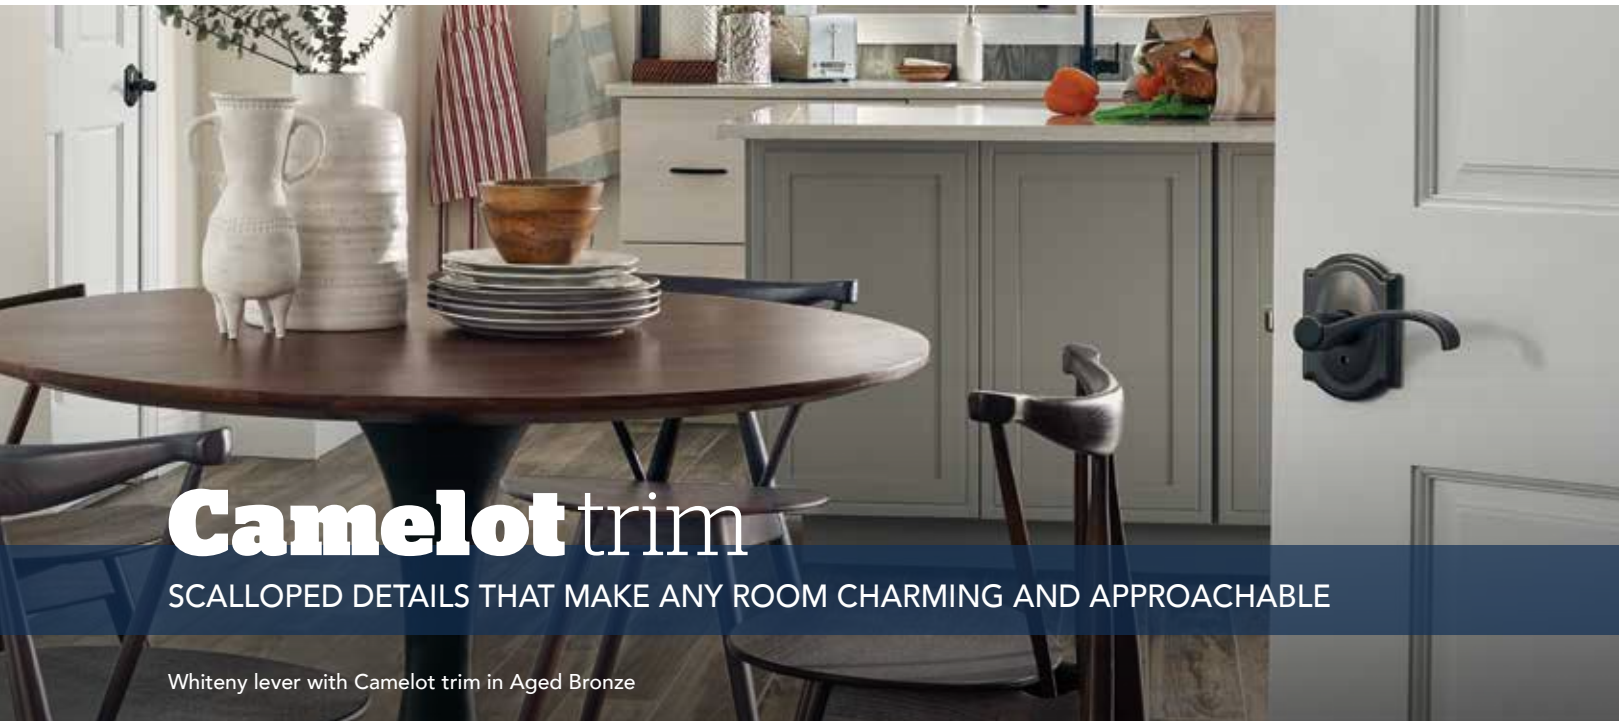

Camelot trim

SCALLOPED DETAILS THAT MAKE ANY ROOM CHARMING AND APPROACHABLE