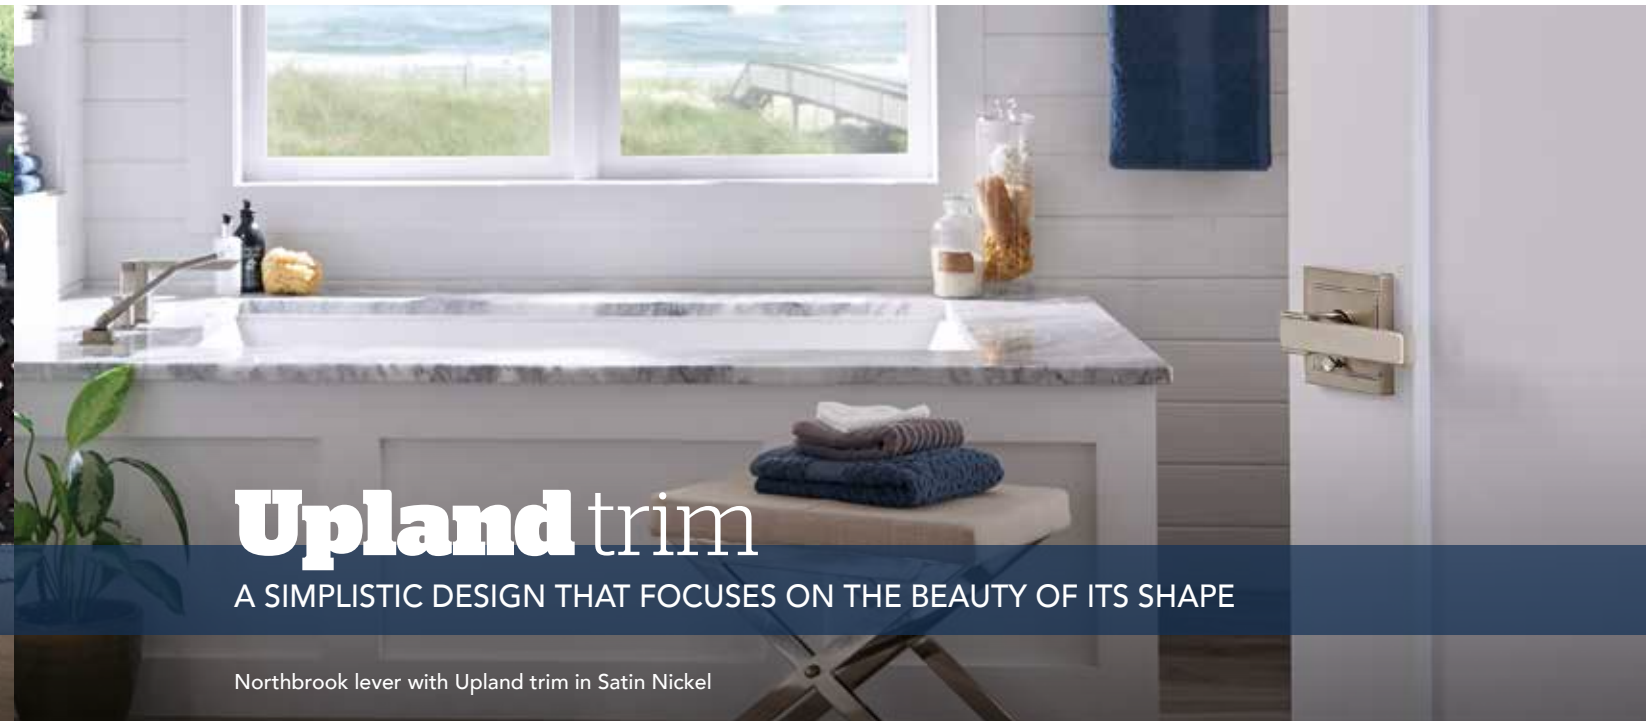

# Century trim

CHIC WITH A SLIGHTLY CURVED SHAPE THAT IS SIMPLE YET IMAGINATIVE

Latitude lever with Century trim in Satin Nickel