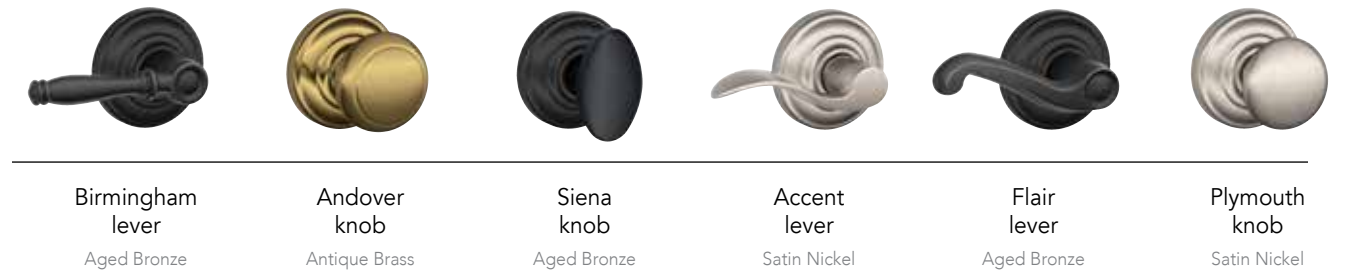

# Brookshire trim

ORNATE DETAILS WITH AN OPULENT DESIGN AESTHETIC

Brookshire handleset in Aged Bronze

# Andover trim

DELICATE DETAILS WITH A SUBTLE HINT OF ELEGANCE

Siena knob with Andover trim in Aged Bronze

RECOMMENDED PAIRINGS

STYLE & FINISH OPTIONS FOR BROOKSHIRE TRIM

Birmingham lever												
Avila lever	■		■		■							■
Flair lever	■		■		■							■
Brookshire handleset	■		■		■			■				■
Georgian knob	■		■		■			■				■
Accent lever	■		■		■			■				■

FOR COMPLETE LISTING, PLEASE VISIT SCHLAGE.COM (FINISHES DON'T INCLUDE HANDLESET INTERIORS)

RECOMMENDED PAIRINGS

Andover trim features concealed screws

STYLE & FINISH OPTIONS FOR ANDOVER TRIM

Birmingham lever												
Andover knob	■		■	■		■	■			■	■	■
Siena knob	■		■		■	■			■	■	■	■
Accent lever	■		■	■		■	■			■	■	■
Flair lever	■		■		■	■				■	■	■
Plymouth knob	■		■		■	■			■	■	■	■

# Addison trim

DISTINGUISHED TRIM PAIRS SUBTLE DETAILS WITH CLASSIC SIMPLICITY

Andover knob with Addison trim in Aged Bronze