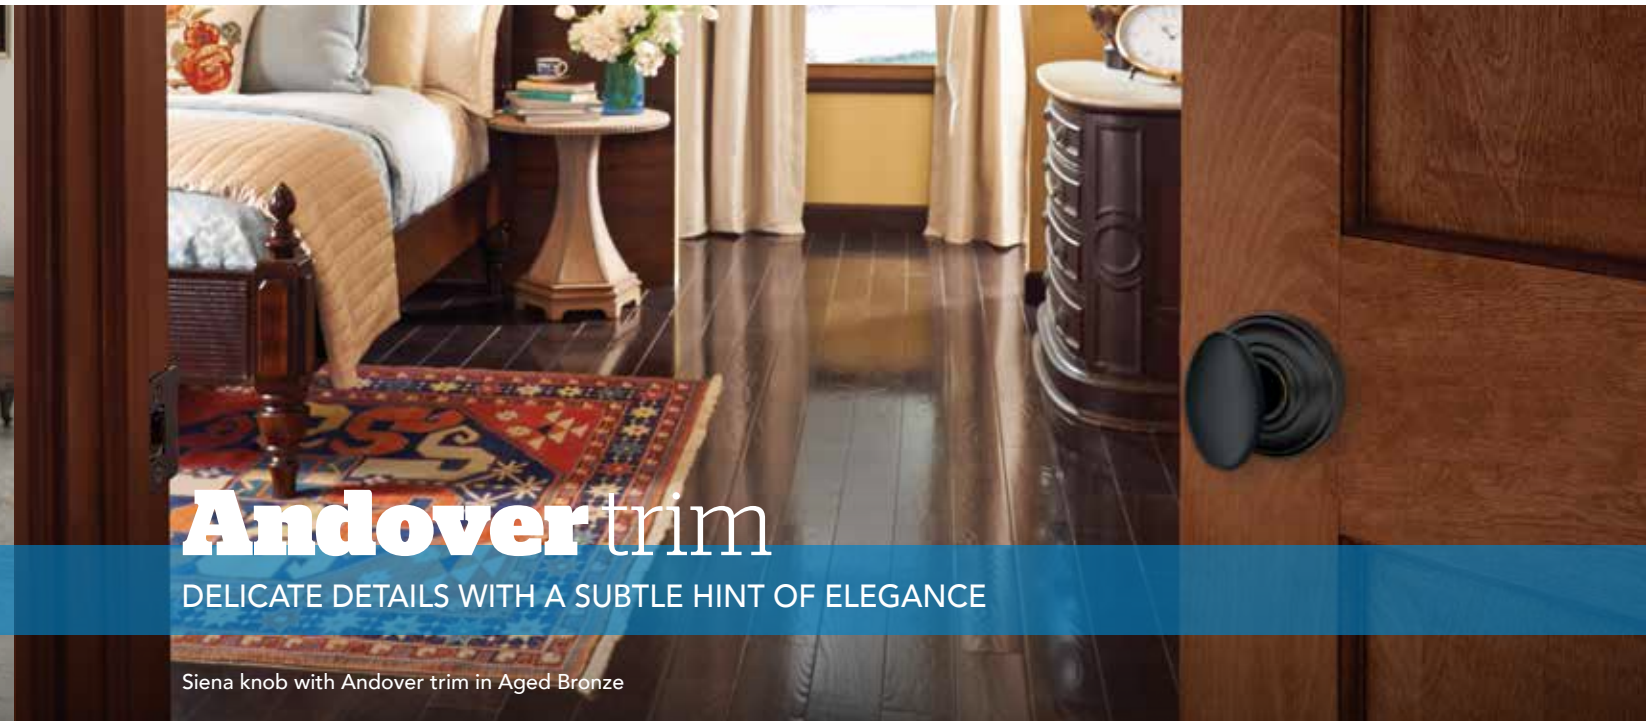

# Brookshire trim

ORNATE DETAILS WITH AN OPULENT DESIGN AESTHETIC

Brookshire handleset in Aged Bronze