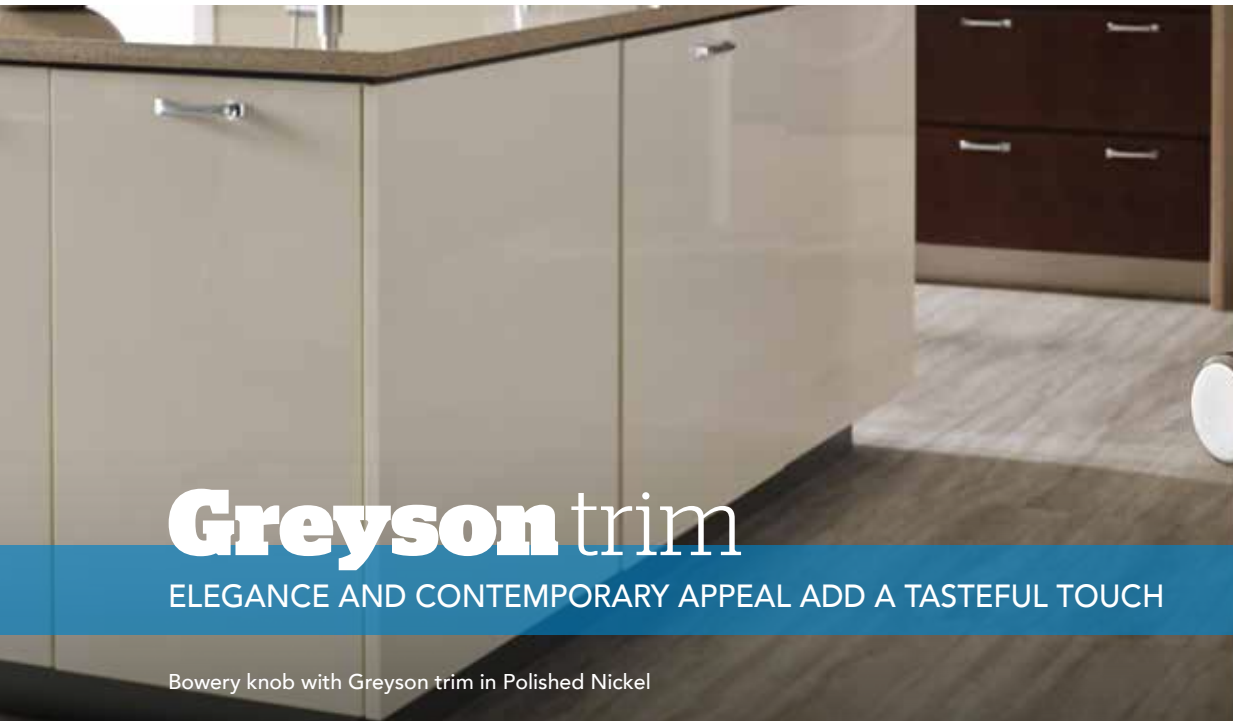

Greyson trim

ELEGANCE AND CONTEMPORARY APPEAL ADD A TASTEFUL TOUCH

Bowery knob with Greyson trim in Polished Nickel